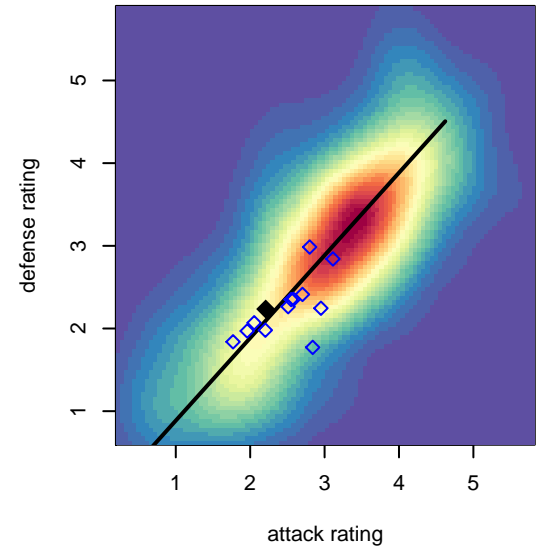

PSA Force G01

Pilchuck Soccer Alliance
Marysville, WA
G01 total strength=1441
attack=9.1 defense=9.35
spr league = Win NPSL Div 1 (01) U16
notes= Marysville Force; Huestis 2016

alt names used:

Venues played:
2016 Snohomish United Invt Gold
2016 Crossfire Select U16 Gold
2016 WA Rush Cup G01 Silver U16
2016 Win NPSL Division 1 (01) U16

**attack and defense variance (black dot)
relative to other teams
and top 10 in region**

**attack and defense rating
relative to others at age
and all opponents in last 13 months**

**attack and defense rating
relative to others at age
and all opponents in last 13 months**

Performance relative to 13 month average

Performance relative to 13 month average

Distribution of opponents
 Red = Lose zone, Blue = Win zone, Green = Even
 Black line separates win/lose zones

lot. A=Neither has attack advantage, B=Opponent has both attack and defense advantage, C=Opponent has both attack and defense disadvantage, D=Both have