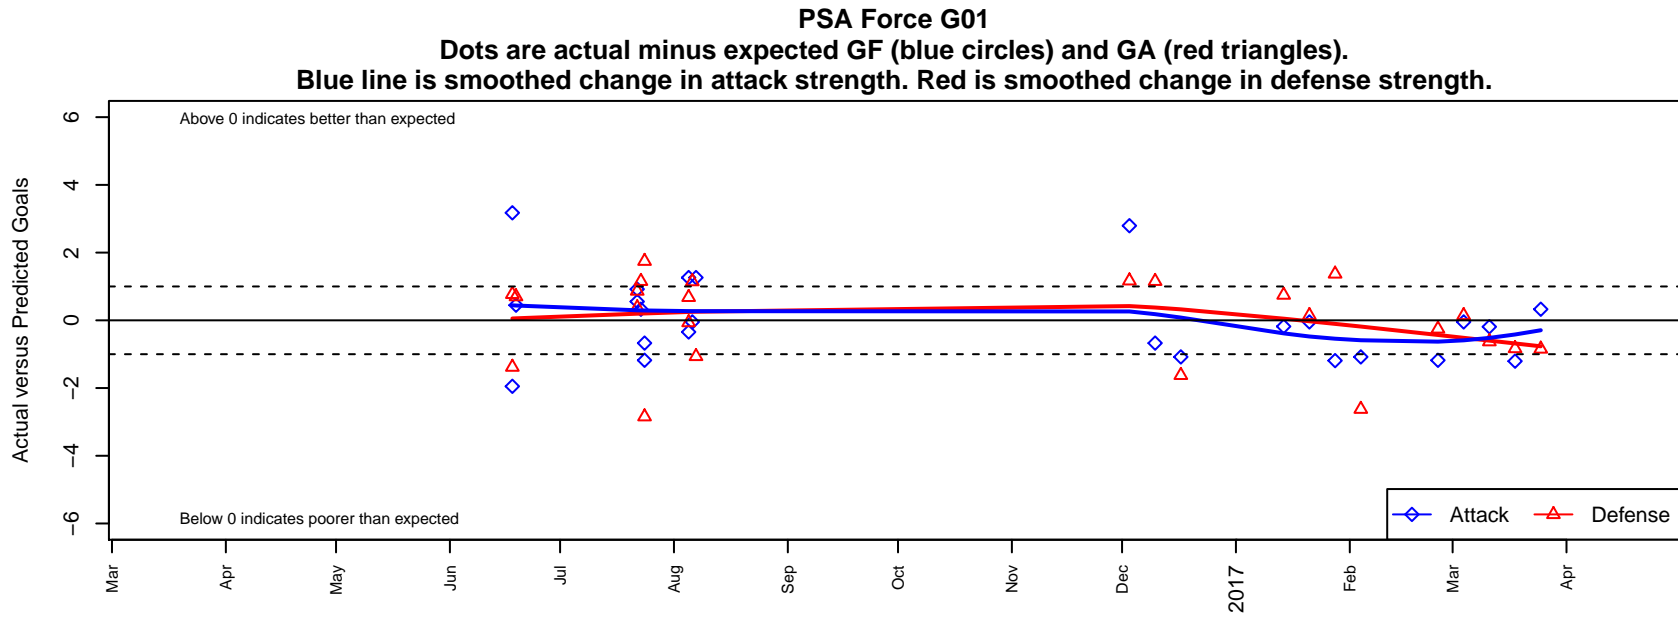

PSA Force G01

Pilchuck Soccer Alliance
Marysville, WA
G01 total strength=1441
attack=9.1 defense=9.35
spr league = Win NPSL Div 1 (01) U16
notes= Marysville Force; Huestis 2016

alt names used:

Venues played:
2016 Snohomish United Invt Gold
2016 Crossfire Select U16 Gold
2016 WA Rush Cup G01 Silver U16
2016 Win NPSL Division 1 (01) U16

**attack and defense variance (black dot)
relative to other teams
and top 10 in region**

**attack and defense rating
relative to others at age
and all opponents in last 13 months**

**attack and defense rating
relative to others at age
and all opponents in last 13 months**

Performance relative to 13 month average

Performance relative to 13 month average

Distribution of opponents
 Red = Lose zone, Blue = Win zone, Green = Even
 Black line separates win/lose zones

lot. A=Neither has attack advantage, B=Opponent has both attack and defense advantage, C=Opponent has both attack and defense disadvantage, D=Both have